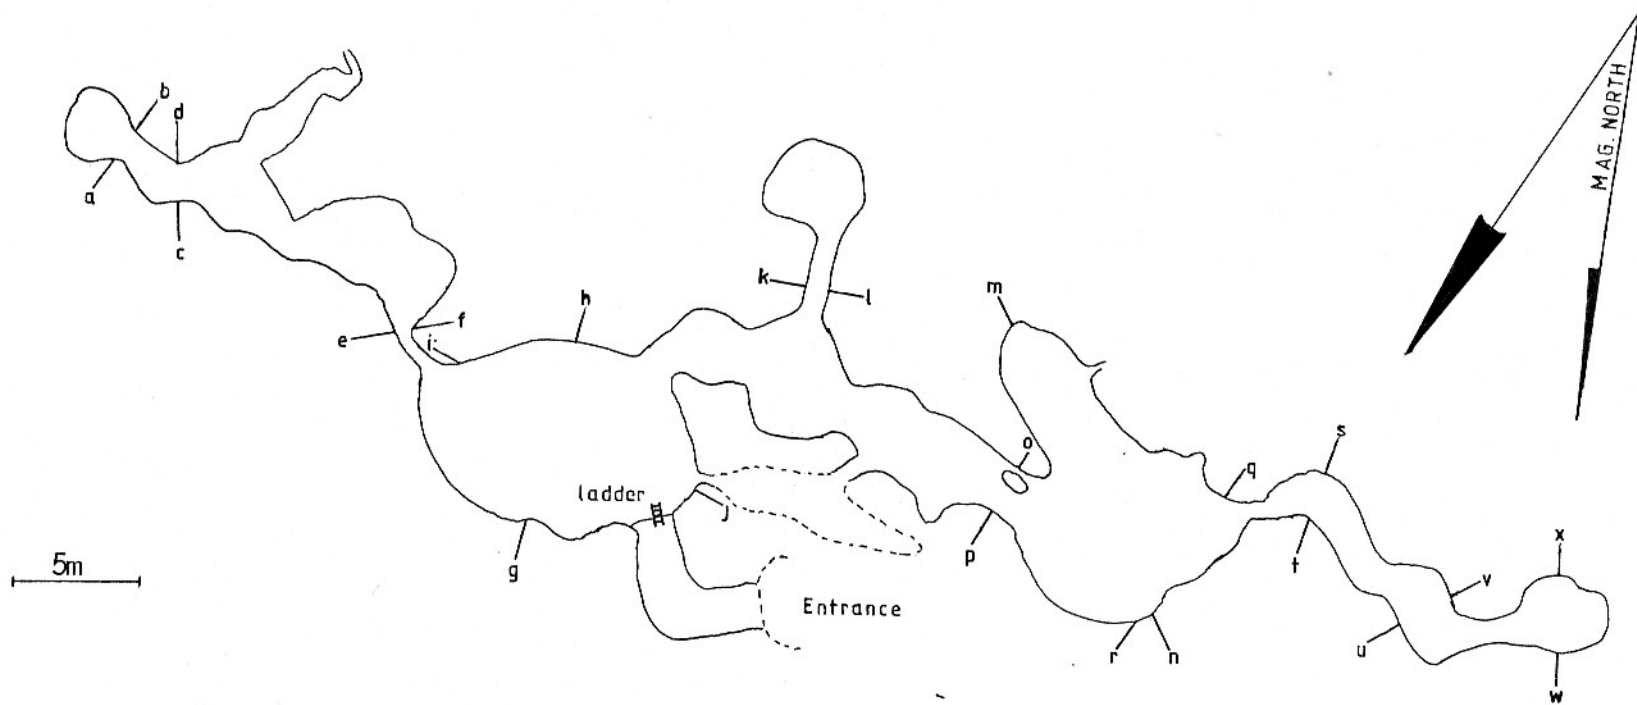

CROSS-SECTIONS

Cave Name	Waenskloof Cave (Oudtshoorn)	Reg. No.		SA SPELAEOLOGICAL ASSOCIATION (CAPE SECTION)
Survey Group	R.A.Flack & team	B.C.R.A. Grade	5	
Instruments	Compass, Clinometer & Tape	Survey Date	April 1973	
Scale	1:303	Extension	104m, 344ft	