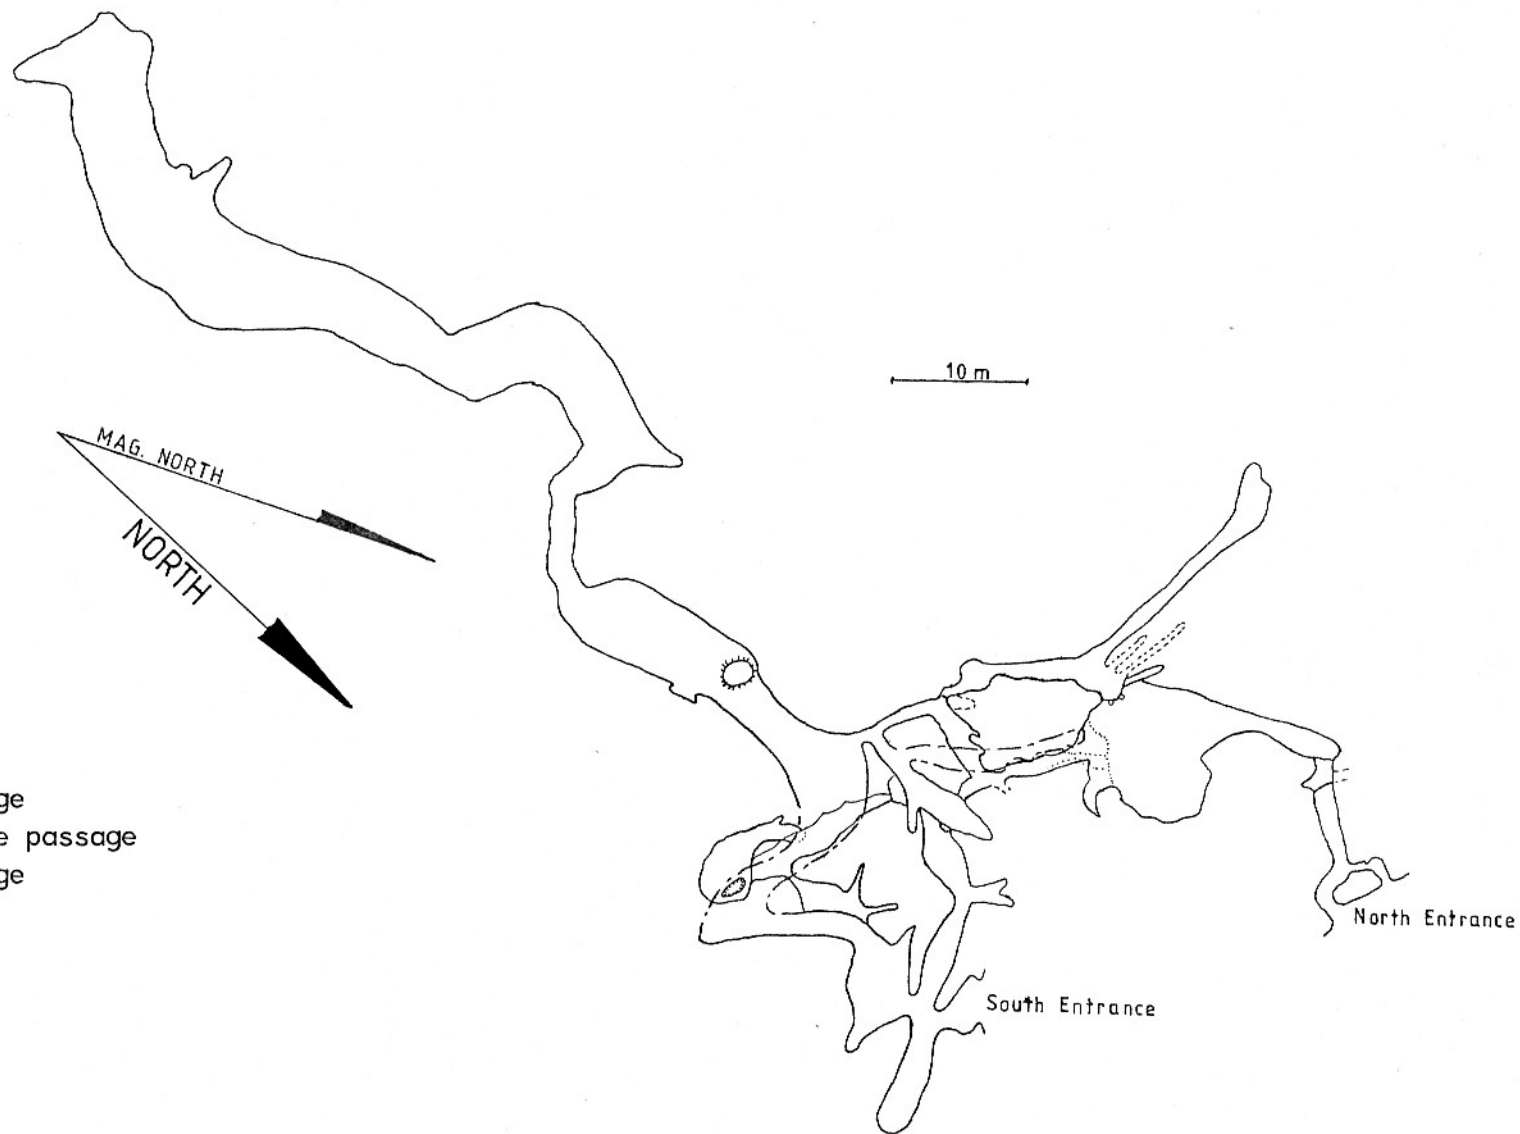

LEGEND

-  Aven
-  Pit
-  Upper passage
-  Intermediate passage
-  Lower passage

Cave Name	Abraham Botha Grot (Oudtshoorn)	Reg. No.		SA SPELAEOLOGICAL ASSOCIATION (CAPE SECTION)
Survey Group	R.A.Flack & team	B.C.R.A. Grade	5	
Instruments	Compass, Clinometer & Tape	Survey Date	August 1973	
Scale	1:370	Extension		