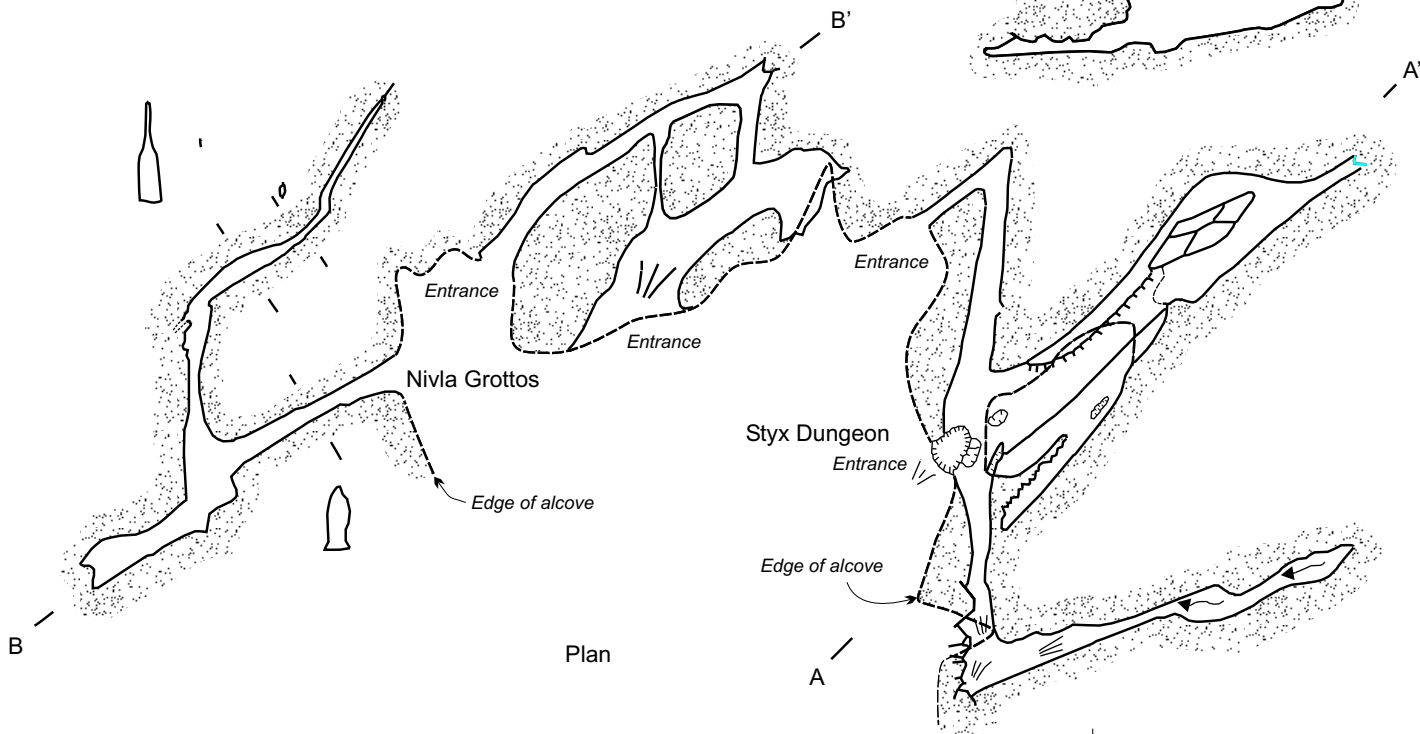

Nivla Grottos
Section BB'

Styx Dungeon
Section AA'

10 m

Cave Name	Nivla Grottos, Styx Dungeon, Kalk Bay	BCRA Grade	Grade 5D
Instruments	Compass, Clinometer, Tape	Survey Date	24 April 1994
Survey Group	A.N.Hitchcock, P.G.Swart	Extension	NG=37m, SD=42m

Cartographer: Peter Smart
1999/2005