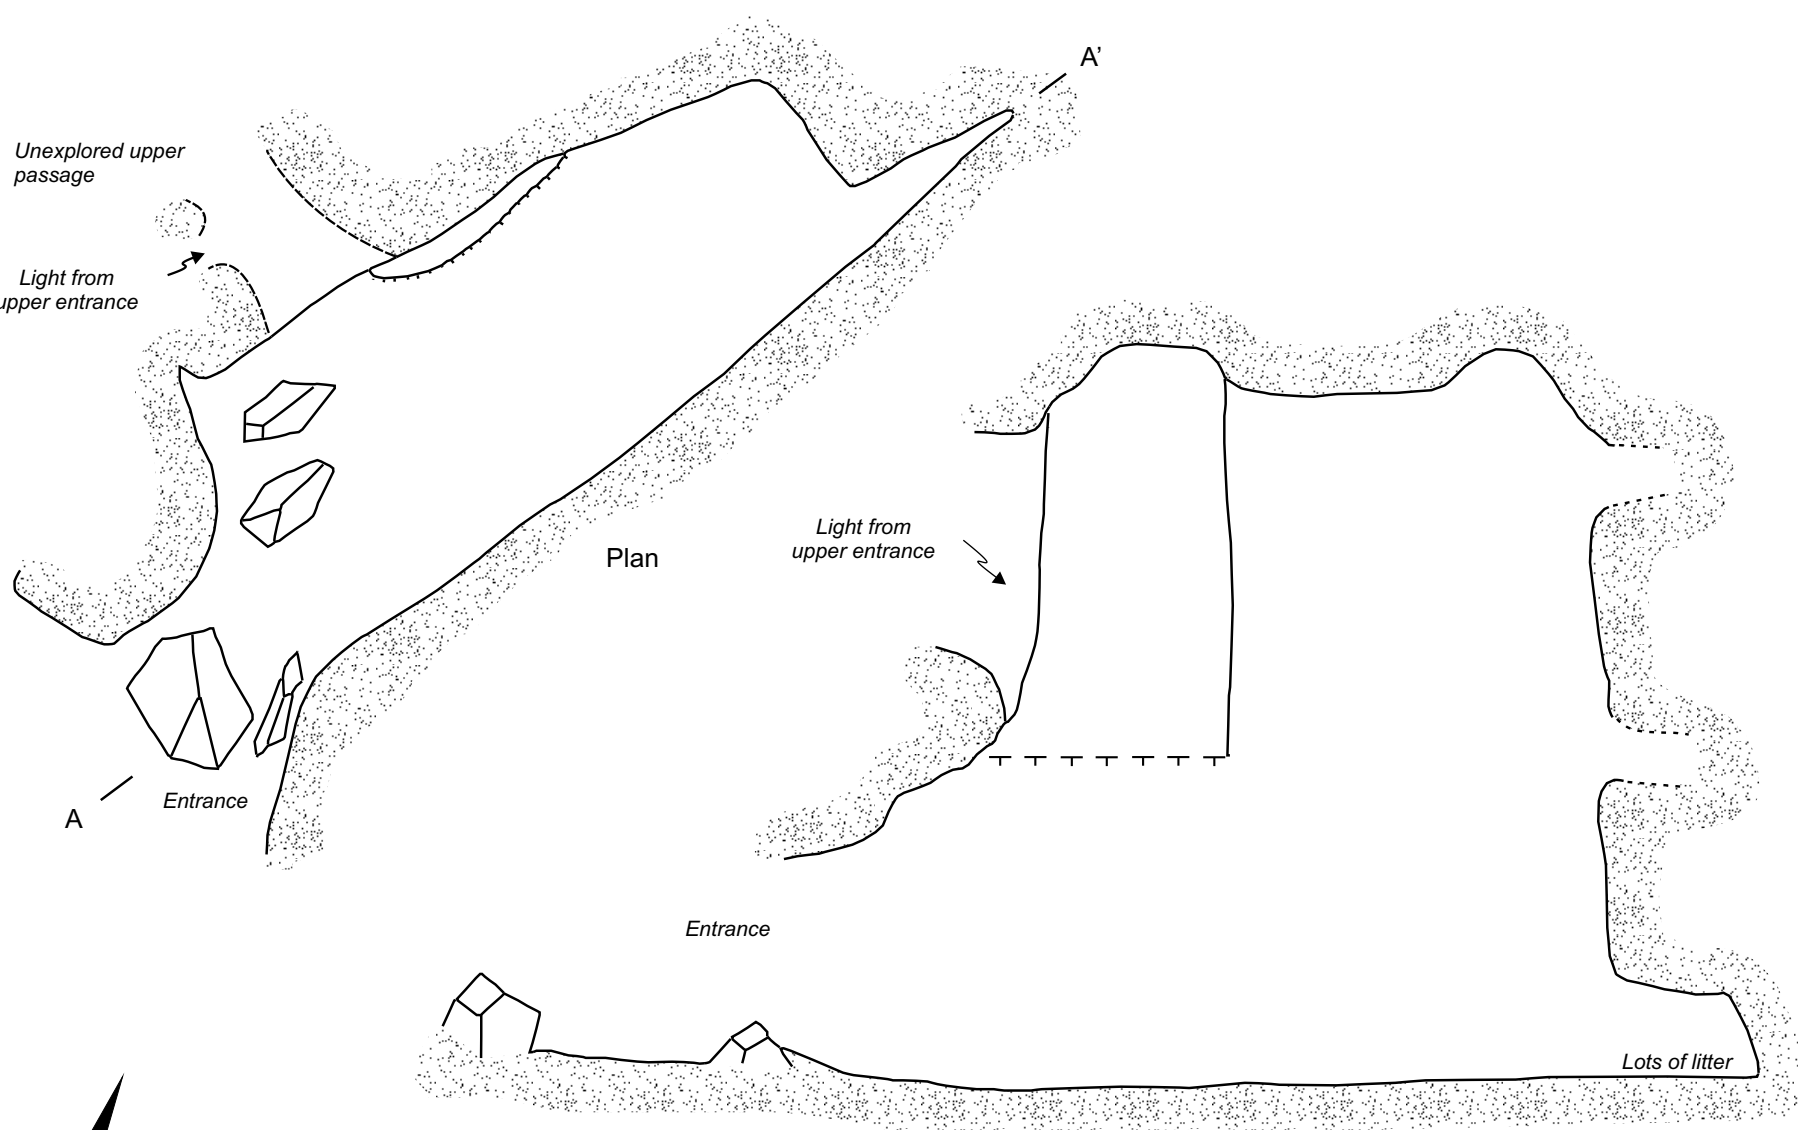

Unexplored upper passage

Light from upper entrance

A Entrance

Plan

Light from upper entrance

A'

Entrance

Lots of litter

Section AA'

True North

Cave Name	Picnic Cave, Kalk Bay	BCRA Grade	Grade 5D
Instruments	Compass, Clinometer, Tape	Survey Date	16 September 1995
Survey Group	A.N.Hitchcock, P.G.Swart, J.M.Vlok	Extension	14m

5 m