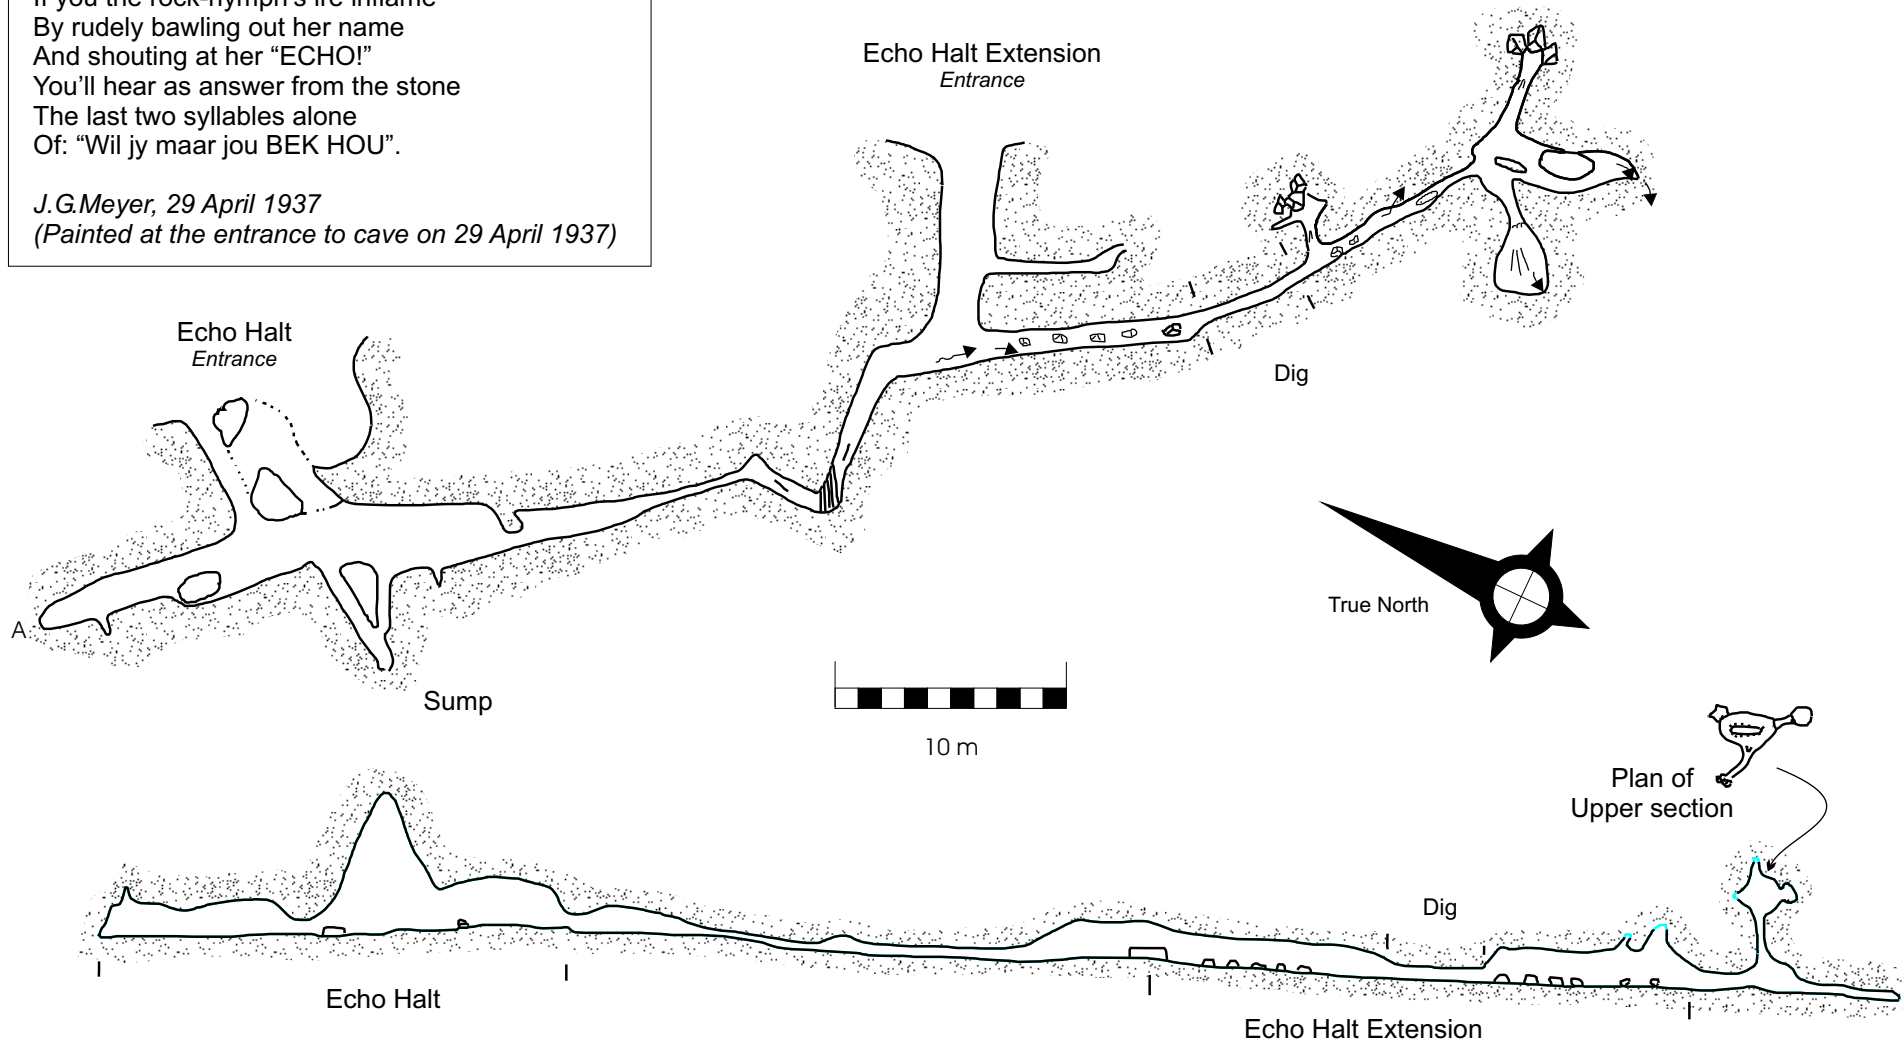

Some Echo

If you the rock-nymph's ire inflame
 By rudely bawling out her name
 And shouting at her "ECHO!"
 You'll hear as answer from the stone
 The last two syllables alone
 Of: "Wil jy maar jou BEK HOU".

J.G.Meyer, 29 April 1937
(Painted at the entrance to cave on 29 April 1937)

Cave Name	Echo Halt, Kalk Bay	BCRA Grade	Grade 5D
Instruments	Compass, Clinometer, Tape	Survey Date	8 January 1983
Survey Group	A.N.Hitchcock, C.J.Larkin, P.G.Swart	Extension	130m

Cartographer - Peter Swart
 2005