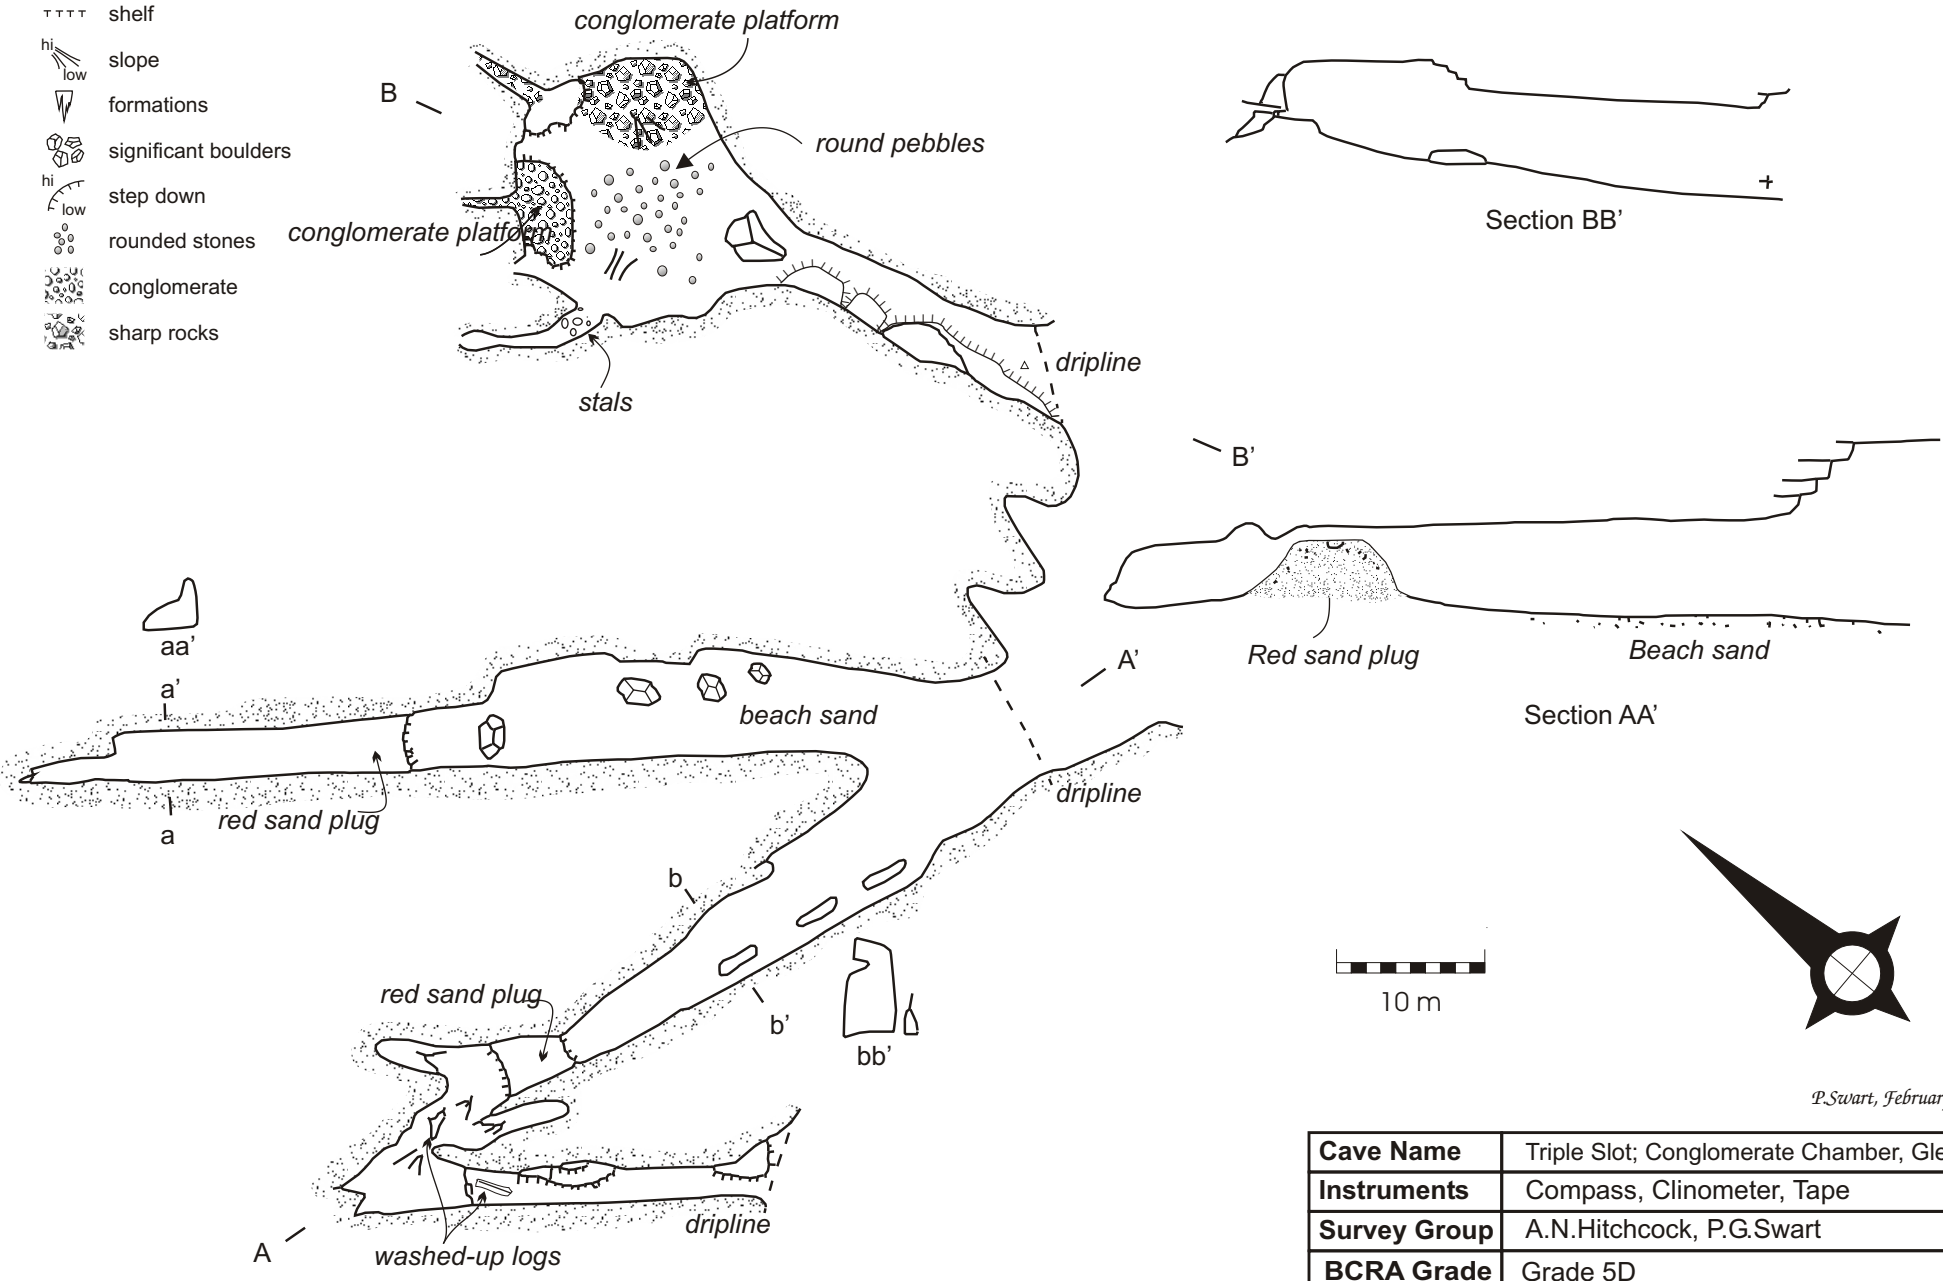

Key

- TTTT shelf
- hi/low slope
- formations
- significant boulders
- hi/low step down
- rounded stones
- conglomerate
- sharp rocks

Cave Name	Triple Slot; Conglomerate Chamber, Glentana
Instruments	Compass, Clinometer, Tape
Survey Group	A.N.Hitchcock, P.G.Swart
BCRA Grade	Grade 5D
Survey Date	November 1996
Extension	TS=148, CC=56m